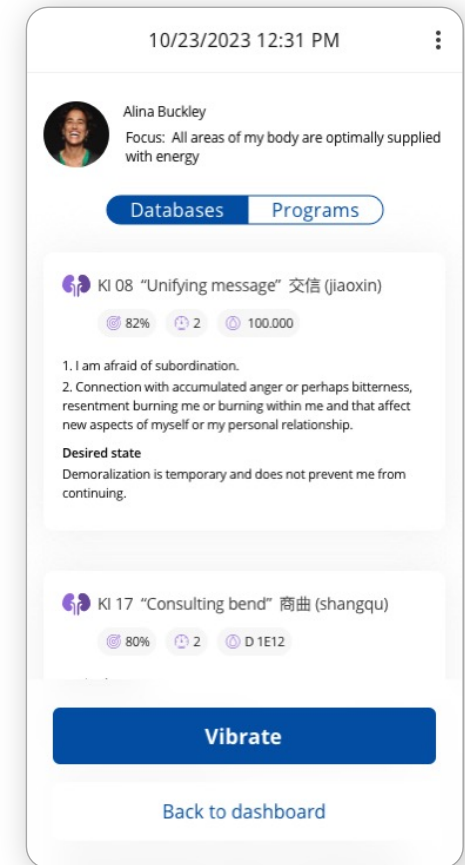

Informace o výsledku analýzy pole