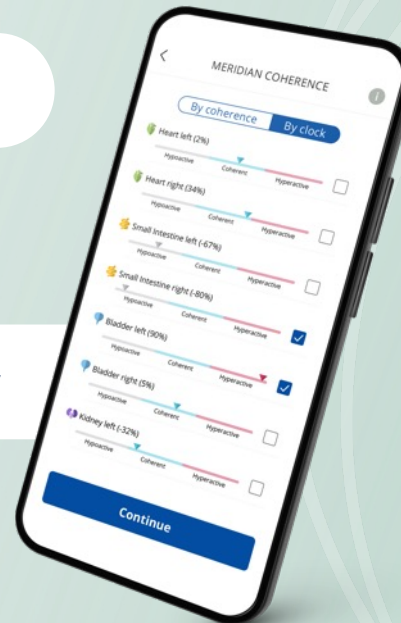

Hosted by

Marc Sacher
Marketing Product
Manager, Healy World