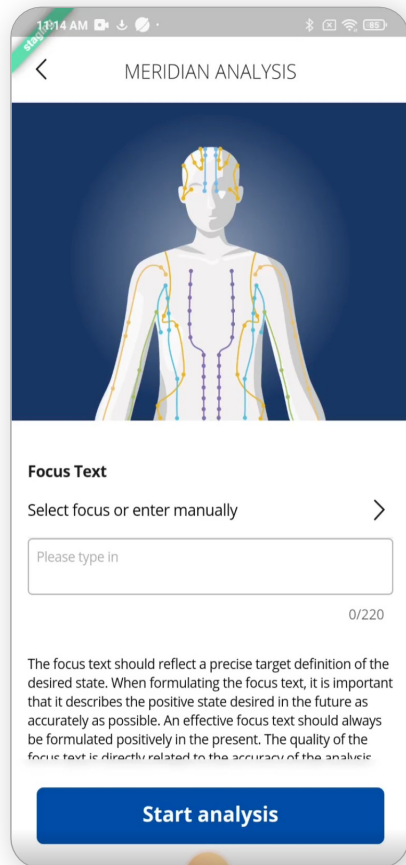

Hlubková Analýza akupunkturních bodů v Informačním poli

Vyber své zaměření